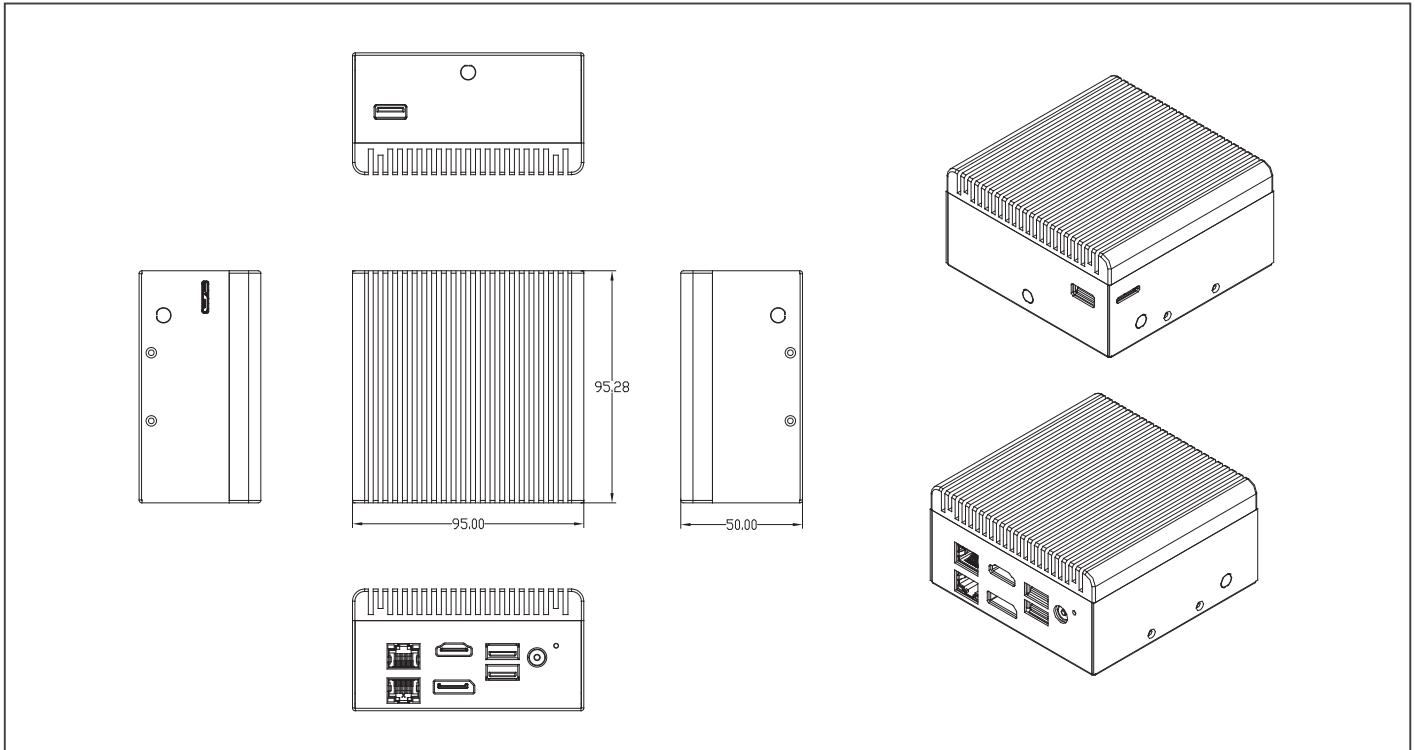

## Features

- Intel® Pentium® N4200/ Celeron® N3350 Processor SoC/Atom® E3950
- Onboard LPDDR4 Memory, eMMC Storage
- Gigabit LAN x 2
- HDMI x 1, DP x 1
- USB 3.0 x 3, USB 3.0 OTG x 1
- 3G/ WiFi/ BT(Optional)

## Specifications

System	
CPU	Intel® Celeron® Processor N3350 Intel® Pentium® Processor N4200 Intel Atom® x7-E3950
Memory	Up to 8GB onboard LPDDR4
Graphics	Intel® HD Graphics
Storage	Up to 128GB onboard eMMC
Ethernet	GbE x 2 (Realtek 8111H CG)
WiFi/BT	Optional with M.2 2230 E-key x 1
Expansion Slot	40-pin GPIO x 1 Full-sized mPCIe x 1 (PCIe & SATA [x1] , USB2.0 [x1]) M.2 2230 E-Key x 1 (PCIe [x1], USB2.0 [x1]) SATA III x 1
Security	fTPM
OS Support	Windows® 10 IoT Enterprise LTSC 2021 Windows IoT Core Linux Ubuntu 20.04 LTS Linux Yocto 3.1
I/O Placements	
USB	USB 2.0 x 2 (via 10 Pin Header x 1) USB 3.2 Gen 1 x 3 (Type-A) USB 3.2 Gen 1 OTG x 1 (Micro B)
Display Port	HDMI 1.4b x 1 DP 1.2 x 1
Ethernet	Realtek® 8111G x 2
COM	—
Audio	—
GPIO	—
POWER Supply	
Power requirement	5V DC-in
Power supply type	AT/ATX (AT as default)
Power Consumption(Typical)	15.05W
MECHANICAL	
Mounting	VESA Mounting
Dimensions (WxHxD)	3.74" x 3.58" x 1.46" (95mm x 91mm x 37mm)
Net Weight	0.99lb (450g)
Gross Weight	1.32lb (600g)
Environment	
Operating Temperature	32°F ~ 113°F (0°C ~ 45°C)
Operating Humidity	0% ~ 90% relative humidity non-condensing
Storage Temperature	-4°F ~ 158°F (-20°C ~ 70°C)
MTBF	179,902 Hours
Certification	CE, FCC Class A, UL

## Dimension

Unit: mm