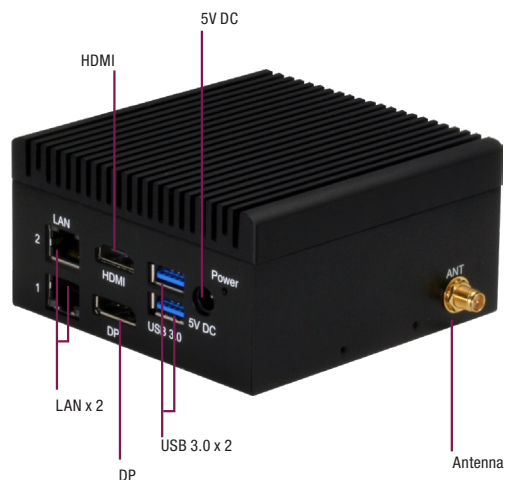

Front View

Rear View

Features

- Intel® Pentium® N4200/ Celeron® N3350 Processor SoC/Atom® E3950
- Onboard LPDDR4 Memory, eMMC Storage
- Gigabit LAN x 2
- HDMI x 1, DP x 1
- USB 3.0 x 3, USB 3.0 OTG x 1
- 3G/ WiFi/ BT(Optional)

Specifications

System	
CPU	Intel® Celeron® Processor N3350 Intel® Pentium® Processor N4200 Intel Atom® x7-E3950
Memory	Up to 8GB onboard LPDDR4
Graphics	Intel® HD Graphics
Storage	Up to 128GB onboard eMMC
Ethernet	GbE x 2 (Realtek 8111H CG)
WiFi/BT	Optional with M.2 2230 E-key x 1
Expansion Slot	40-pin GPIO x 1 Full-sized mPCIe x 1 (PCIe & SATA [x1] , USB2.0 [x1]) M.2 2230 E-Key x 1 (PCIe [x1], USB2.0 [x1]) SATA III x 1
Security	fTPM
OS Support	Windows® 10 IoT Enterprise LTSC 2021 Windows IoT Core Linux Ubuntu 20.04 LTS Linux Yocto 3.1
I/O Placements	
USB	USB 2.0 x 2 (via 10 Pin Header x 1) USB 3.2 Gen 1 x 3 (Type-A) USB 3.2 Gen 1 OTG x 1 (Micro B)
Display Port	HDMI 1.4b x 1 DP 1.2 x 1
Ethernet	Realtek® 8111G x 2
COM	—
Audio	—
GPIO	—
POWER Supply	
Power requirement	5V DC-in
Power supply type	AT/ATX (AT as default)
Power Consumption(Typical)	15.05W
MECHANICAL	
Mounting	VESA Mounting
Dimensions (WxHxD)	3.74" x 3.58" x 1.46" (95mm x 91mm x 37mm)
Net Weight	0.99lb (450g)
Gross Weight	1.32lb (600g)
Environment	
Operating Temperature	32°F ~ 113°F (0°C ~ 45°C)
Operating Humidity	0% ~ 90% relative humidity non-condensing
Storage Temperature	-4°F ~ 158°F (-20°C ~ 70°C)
MTBF	179,902 Hours
Certification	CE, FCC Class A, UL