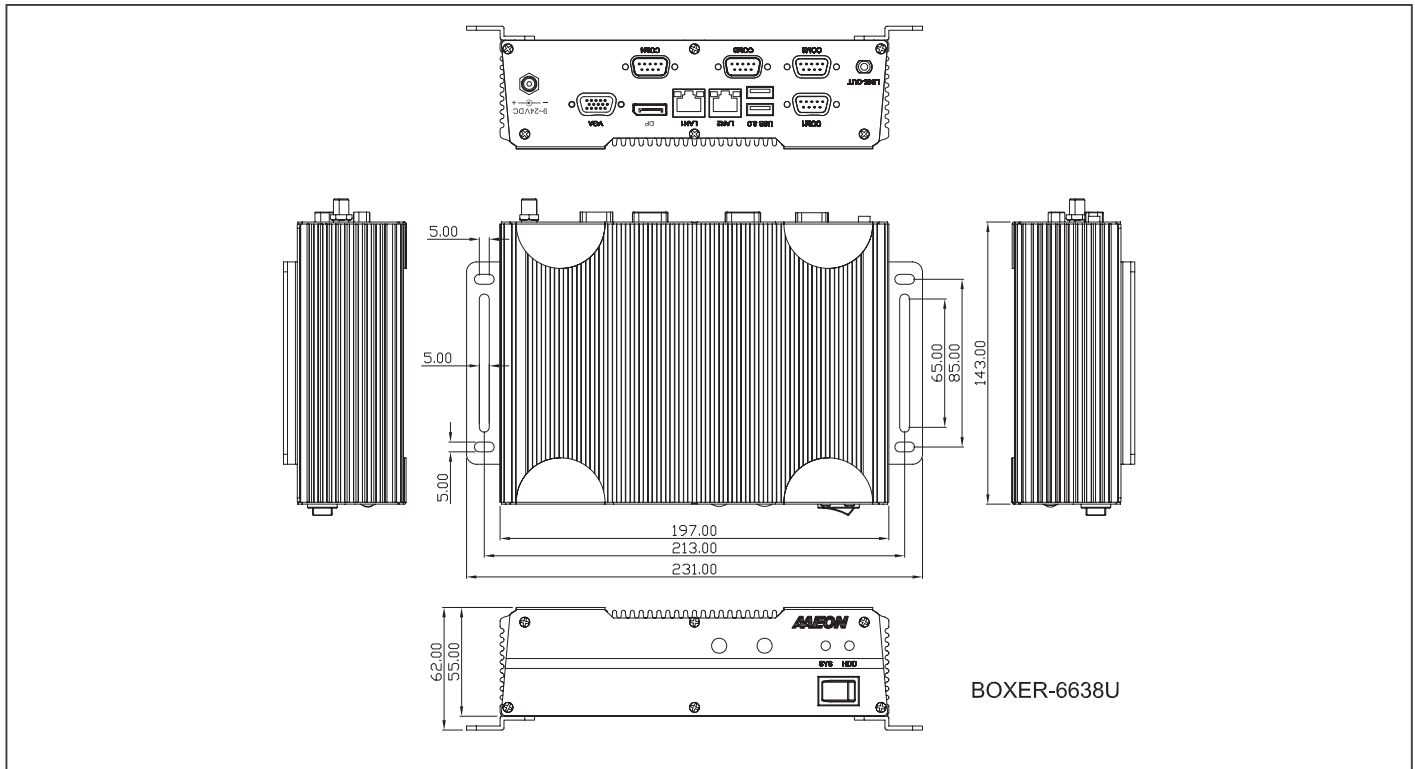

BOXER-6638U

Fanless Embedded Box PC with 5th Generation Intel® Core™ i3 Processor SoC

Front View

Rear View

Features

- U-Series CPU: Intel® Core™ i3-5010U
- Good for Industrial Use with 4 COM Ports
- Wide Temperature Support: -4°F ~ 140°F (-20°C ~ 60°C)
- Wide Voltage Support: 9 - 24 V

Specifications

System	
CPU	5th Generation Intel® Core™ i3-5010U, 2.1 GHz
Chipset	Intel® System on Chip
System Memory	DDR3L 1600 SODIMM slot x 1, up to 8 GB
Display Interface	VGA, DP
Storage Device	mSATA, HDD/SSD
Ethernet	Intel® WG1211AT, 10/100/1000 Base-TX x 1 Intel® WG1218LM, 10/100/1000 Base-TX x 1
I/O	RS-232/422/485 x 2 RS-232 x 2 USB 2.0 x 2 (A2M) USB 3.2 Gen 1 x 2 VGA x 1 DP x 1 Line-out x 1 LAN x 2 Antenna holes x 2 Power switch Power input
Expansion	Full-size Mini-Card x 1 (mSATA + USB, w/ SIM slot, optional for PCI-E) Half-size Mini-Card x 1 (PCI-E + USB)
Indicator	Power LED HDD active LED
OS support	Windows® 10 (64-bit), Windows® 8.1(32/64-bit), Windows® 7 (32/64-bit), Linux Ubuntu 14.10
Power Supply	
Power Requirement	9 - 24V with lockable DC jack
Mechanical	
Mounting	Wallmount
Dimensions (W x H x D)	7.76" x 2.17" x 5.63" (197mm x 55mm x 143mm)
Gross Weight	5.5 lb (2.5 kg)
Net Weight	3.3 lb (1.5 kg)
Environmental	
Operating Temperature	-4°F ~ 140°F (-20°C ~ 60°C) with wide temperature HDD (according to IEC68-2-14 with 0.5 m/s AirFlow; with industrial devices)
Storage Temperature	-49°F ~ 176°F (-45°C ~ 80°C)
Storage Humidity	95% @ 40°C, non-condensing
Anti-Vibration	5 Grms/ 5 ~ 500Hz/ operation –mSATA / SSD 1 Grms/ 5 ~ 500Hz/ operation – HDD
Anti-Shock	—
Certification	CE/FCC class A

Dimension

Unit: mm

Ordering Information

Part Number	CPU	RAM	LAN	USB	RS-232	RS-232/422/485	Storage	Display	Expansion	Mounting	Power	Temp.
BOXER-6638U-A2M-1010	Intel® Core i3-5010U	—	2	4	2	2	HDD/SSD	VGA x 1 DP x 1	Full-size Mini-Card x 1 Half-size Mini-Card x 1	Wallmount	DC 9-24V	-4°F ~ 140°F (-20°C ~ 60°C) According to IEC60068-2, 0.5m/s air flow