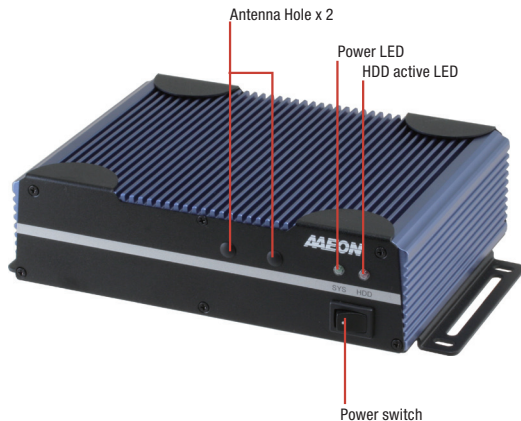

BOXER-6638U

Fanless Embedded Box PC with 5th Generation Intel® Core™ i3 Processor SoC

Front View

Rear View

Features

- U-Series CPU: Intel® Core™ i3-5010U
- Good for Industrial Use with 4 COM Ports
- Wide Temperature Support: -4°F ~ 140°F (-20°C ~ 60°C)
- Wide Voltage Support: 9 - 24 V

Specifications

System	
CPU	5th Generation Intel® Core™ i3-5010U, 2.1 GHz
Chipset	Intel® System on Chip
System Memory	DDR3L 1600 SODIMM slot x 1, up to 8 GB
Display Interface	VGA, DP
Storage Device	mSATA, HDD/SSD
Ethernet	Intel® WG1211AT, 10/100/1000 Base-TX x 1 Intel® WG1218LM, 10/100/1000 Base-TX x 1
I/O	RS-232/422/485 x 2 RS-232 x 2 USB 2.0 x 2 (A2M) USB 3.2 Gen 1 x 2 VGA x 1 DP x 1 Line-out x 1 LAN x 2 Antenna holes x 2 Power switch Power input
Expansion	Full-size Mini-Card x 1 (mSATA + USB, w/ SIM slot, optional for PCI-E) Half-size Mini-Card x 1 (PCI-E + USB)
Indicator	Power LED HDD active LED
OS support	Windows® 10 (64-bit), Windows® 8.1(32/64-bit), Windows® 7 (32/64-bit), Linux Ubuntu 14.10
Power Supply	
Power Requirement	9 - 24V with lockable DC jack
Mechanical	
Mounting	Wallmount
Dimensions (W x H x D)	7.76" x 2.17" x 5.63" (197mm x 55mm x 143mm)
Gross Weight	5.5 lb (2.5 kg)
Net Weight	3.3 lb (1.5 kg)
Environmental	
Operating Temperature	-4°F ~ 140°F (-20°C ~ 60°C) with wide temperature HDD (according to IEC68-2-14 with 0.5 m/s AirFlow; with industrial devices)
Storage Temperature	-49°F ~ 176°F (-45°C ~ 80°C)
Storage Humidity	95% @ 40°C, non-condensing
Anti-Vibration	5 Grms/ 5 ~ 500Hz/ operation –mSATA / SSD 1 Grms/ 5 ~ 500Hz/ operation – HDD
Anti-Shock	—
Certification	CE/FCC class A

Dimension

Unit: mm

Ordering Information

Part Number	CPU	RAM	LAN	USB	RS-232	RS-232/422/485	Storage	Display	Expansion	Mounting	Power	Temp.
BOXER-6638U-A2M-1010	Intel® Core i3-5010U	—	2	4	2	2	HDD/SSD	VGA x 1 DP x 1	Full-size Mini-Card x 1 Half-size Mini-Card x 1	Wallmount	DC 9-24V	-4°F ~ 140°F (-20°C ~ 60°C) According to IEC60068-2, 0.5m/s air flow