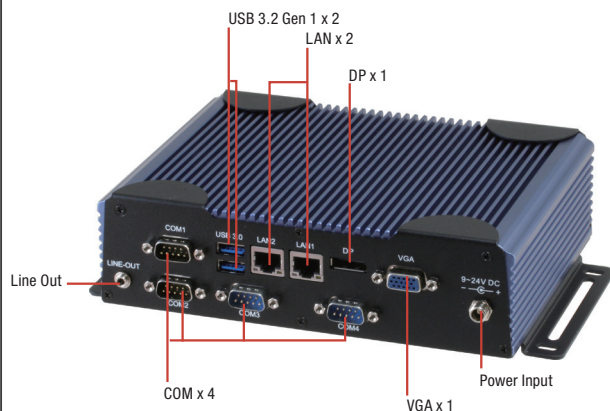

BOXER-6638U

Fanless Embedded Box PC with 5th Generation Intel® Core™ i3 Processor SoC

Front View

Rear View

Features

- U-Series CPU: Intel® Core™ i3-5010U
- Good for Industrial Use with 4 COM Ports
- Wide Temperature Support: -4°F ~ 140°F (-20°C ~ 60°C)
- Wide Voltage Support: 9 - 24 V

Specifications

System	
CPU	5th Generation Intel® Core™ i3-5010U, 2.1 GHz
Chipset	Intel® System on Chip
System Memory	DDR3L 1600 SODIMM slot x 1, up to 8 GB
Display Interface	VGA, DP
Storage Device	mSATA, HDD/SSD
Ethernet	Intel® WG1211AT, 10/100/1000 Base-TX x 1 Intel® WG1218LM, 10/100/1000 Base-TX x 1
I/O	RS-232/422/485 x 2 RS-232 x 2 USB 2.0 x 2 (A2M) USB 3.2 Gen 1 x 2 VGA x 1 DP x 1 Line-out x 1 LAN x 2 Antenna holes x 2 Power switch Power input
Expansion	Full-size Mini-Card x 1 (mSATA + USB, w/ SIM slot, optional for PCI-E) Half-size Mini-Card x 1 (PCI-E + USB)
Indicator	Power LED HDD active LED
OS support	Windows® 10 (64-bit), Windows® 8.1(32/64-bit), Windows® 7 (32/64-bit), Linux Ubuntu 14.10
Power Supply	
Power Requirement	9 - 24V with lockable DC jack
Mechanical	
Mounting	Wallmount
Dimensions (W x H x D)	7.76" x 2.17" x 5.63" (197mm x 55mm x 143mm)
Gross Weight	5.5 lb (2.5 kg)
Net Weight	3.3 lb (1.5 kg)
Environmental	
Operating Temperature	-4°F ~ 140°F (-20°C ~ 60°C) with wide temperature HDD (according to IEC68-2-14 with 0.5 m/s AirFlow; with industrial devices)
Storage Temperature	-49°F ~ 176°F (-45°C ~ 80°C)
Storage Humidity	95% @ 40°C, non-condensing
Anti-Vibration	5 Grms/ 5 ~ 500Hz/ operation –mSATA / SSD 1 Grms/ 5 ~ 500Hz/ operation – HDD
Anti-Shock	—
Certification	CE/FCC class A

Dimension

Unit: mm

Ordering Information

Part Number	CPU	RAM	LAN	USB	RS-232	RS-232/422/485	Storage	Display	Expansion	Mounting	Power	Temp.
BOXER-6638U-A2M-1010	Intel® Core i3-5010U	—	2	4	2	2	HDD/SSD	VGA x 1 DP x 1	Full-size Mini-Card x 1 Half-size Mini-Card x 1	Wallmount	DC 9-24V	-4°F ~ 140°F (-20°C ~ 60°C) According to IEC60068-2, 0.5m/s air flow