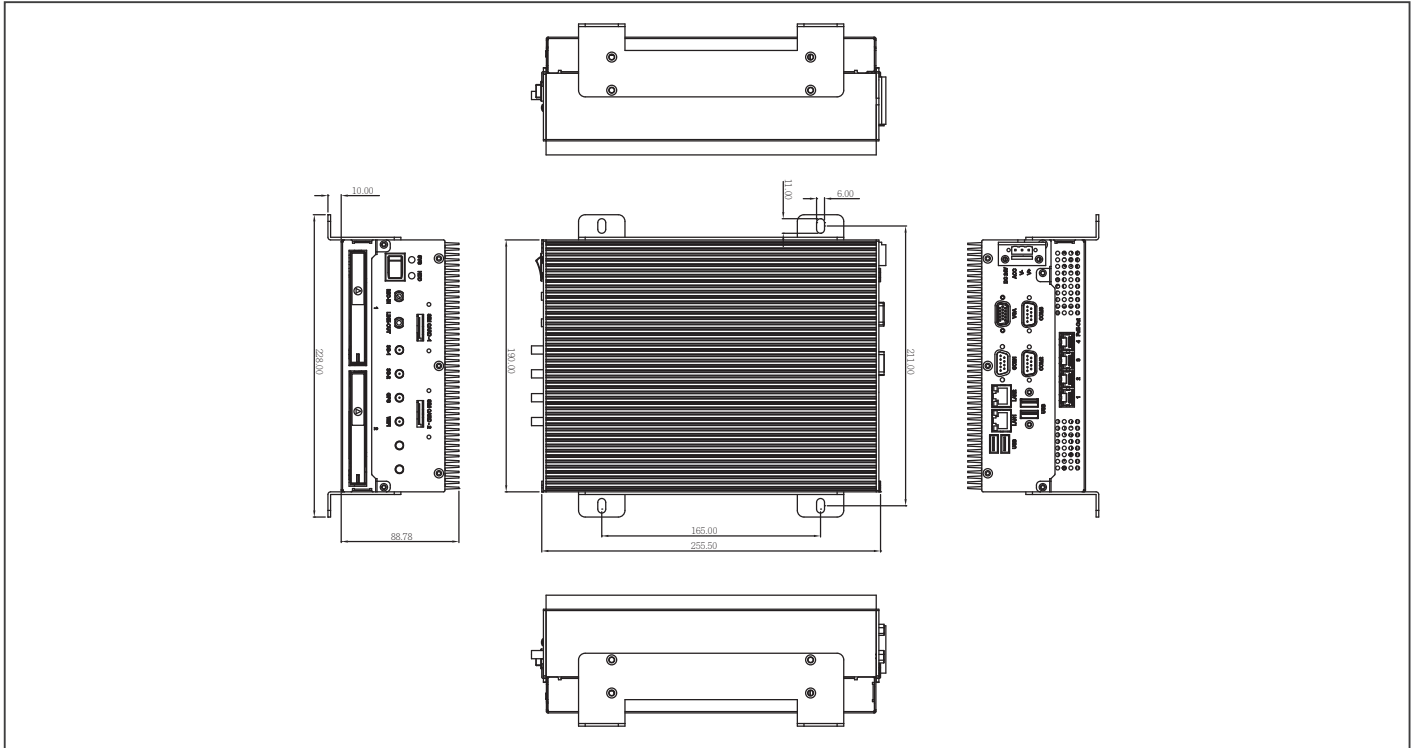

Dimension

Unit: mm

Ordering Information

Part Number	CPU	RAM	LAN	POE	USB 3.0	USB 2.0	RS-232	RS-232/422/485	DIO	Audio	Storage	Display	Expansion	Mounting	Power	Temp.
BOXER-6301VS-A1-1010	Core™ i5-4402E	Up to 8 GB	2	4	2	2	2	1	—	Line-out x 1 Mic-in x 1	CFast™ x 1 2.5" HDD x 2	VGA x 1	Full-size Mini-Card x 3 SIM card slot x 3	Wallmount Desktop	DC 24V	-4°F ~ 122°F (-20°C ~ 50°C) (w/o air)
BOXER-6301VS-A2-1010	Core™ i5-4402E	Up to 8 GB	2	4	2	2	2	1	8-bit	Line-out x 1 Mic-in x 1	CFast™ x 1 2.5" HDD x 2	VGA x 1	Full-size Mini-Card x 3 SIM card slot x 3	Wallmount Desktop	DC 24V	-4°F ~ 122°F (-20°C ~ 50°C) (w/o air)

Packing List

- 3-pin Phoenix Connector x 1
- Screw Package x 1
- Wallmount Bracket x 2
- Product CD
- BOXER-6301VS

Optional Accessories

- **978966660G**
  GPS Antenna, SMA(M) Black 3M
- **9761635600**
  3G & GPS Module
- **9761635601**
  WiFi 802.11 b/g/n Module