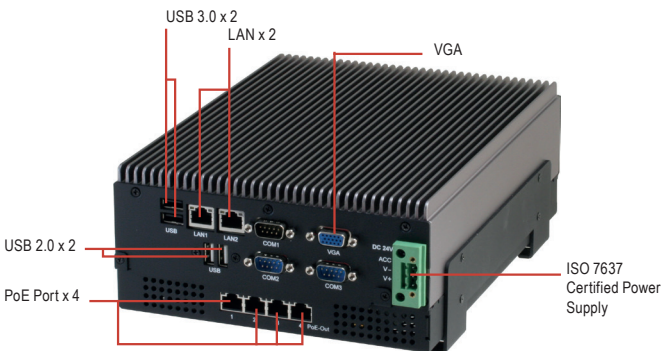

4-ch PoE Fanless Box PC with Intel® Core™ i5-4402E, 1.6 GHz Processor

Front View

Rear View

Features

- Intel® Core™ i5-4402E, 1.6 GHz Processor
- Intel® QM87 Chipset
- Easily Accessible 2.5" HDD x 2, Hot-Swappable and Hot-Pluggable
- 802.3af PoE x 4
- Wide DC Input Range Default 24V Battery
- OVP/UVP/Reverse Protection, On/Off Delay and Battery Protection
- Load Dump Protection
- Fanless Operation
- Mini-PCIe x 3 and SIM x 3
- Certified with E-Mark E13 and ISO 7637

Specifications

System	
CPU	Intel® Core™ i5-4402E 1.6 GHz
Chipset	Intel® QM87
System Memory	DDR3L 1333/1600MHz SODIMM x 1, up to 8 GB
Display Interface	VGA
Storage Device	CFast™, HDD/SSD
Ethernet	Intel® I211, 10/100/1000Base-TX x 1 Intel® I217LM, 10/100/1000Base-TX x 1
I/O	RS-232/422/485 x 1 RS-232 x 2 USB 3.0 x 2 USB 2.0 x 2 VGA x 1 LAN x 2 Mic-in x 1 Line-out x 1 CFast™ slot x 1 PoE x 4 (802.3af) Antenna hole x 6 Removable 2.5" HDD kit x 2 Power switch x 1 Power input
Expansion	Full-size Mini-Card x 3
Indicator	Power LED HDD active LED
OS support	Windows® 8.1, Windows® 7, Linux Fedora
Power Supply	
Power Requirement	9 - 30V with 3-pin terminal block
Mechanical	
Mounting	Wallmount
Dimensions (W x H x D)	10" x 7.5" x 3.5" (255mm x 190mm x 88mm)
Gross Weight	10.8 lb (4.9 kg)
Net Weight	8.6 lb (3.9 kg)
Environmental	
Operating Temperature	-4°F ~ 131°F (-20°C ~ 55°C) (according to IEC60068-2, with 0.5m/s AirFlow)
Storage Temperature	-4°F ~ 158°F (-20°C ~ 70°C)
Storage Humidity	95% @ 40°C, non-condensing
Anti-Vibration	3 Grms/ 5 ~ 500Hz/ operation – CFast™/SSD 1 Grms/ 5 ~ 500Hz/ operation – HDD
Certification	CE/FCC class A, E13, ISO7637