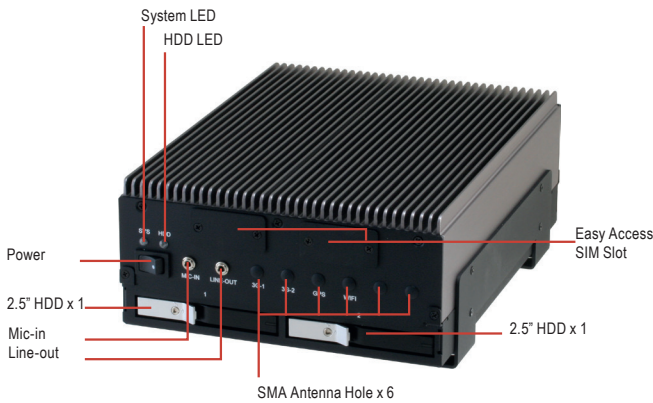

4-ch PoE Fanless Box PC with Intel® Core™ i5-4402E, 1.6 GHz Processor

Front View

Rear View

Features

- Intel® Core™ i5-4402E, 1.6 GHz Processor
- Intel® QM87 Chipset
- Easily Accessible 2.5" HDD x 2, Hot-Swappable and Hot-Pluggable
- 802.3af PoE x 4
- Wide DC Input Range Default 24V Battery
- OVP/UVP/Reverse Protection, On/Off Delay and Battery Protection
- Load Dump Protection
- Fanless Operation
- Mini-PCIe x 3 and SIM x 3
- Certified with E-Mark E13 and ISO 7637

Specifications

System	
CPU	Intel® Core™ i5-4402E 1.6 GHz
Chipset	Intel® QM87
System Memory	DDR3L 1333/1600MHz SODIMM x 1, up to 8 GB
Display Interface	VGA
Storage Device	CFast™, HDD/SSD
Ethernet	Intel® I211, 10/100/1000Base-TX x 1 Intel® I217LM, 10/100/1000Base-TX x 1
I/O	RS-232/422/485 x 1 RS-232 x 2 USB 3.0 x 2 USB 2.0 x 2 VGA x 1 LAN x 2 Mic-in x 1 Line-out x 1 CFast™ slot x 1 PoE x 4 (802.3af) Antenna hole x 6 Removable 2.5" HDD kit x 2 Power switch x 1 Power input
Expansion	Full-size Mini-Card x 3
Indicator	Power LED HDD active LED
OS support	Windows® 8.1, Windows® 7, Linux Fedora
Power Supply	
Power Requirement	9 - 30V with 3-pin terminal block
Mechanical	
Mounting	Wallmount
Dimensions (W x H x D)	10" x 7.5" x 3.5" (255mm x 190mm x 88mm)
Gross Weight	10.8 lb (4.9 kg)
Net Weight	8.6 lb (3.9 kg)
Environmental	
Operating Temperature	-4°F ~ 131°F (-20°C ~ 55°C) (according to IEC60068-2, with 0.5m/s AirFlow)
Storage Temperature	-4°F ~ 158°F (-20°C ~ 70°C)
Storage Humidity	95% @ 40°C, non-condensing
Anti-Vibration	3 Grms/ 5 ~ 500Hz/ operation – CFast™/SSD 1 Grms/ 5 ~ 500Hz/ operation – HDD
Certification	CE/FCC class A, E13, ISO7637